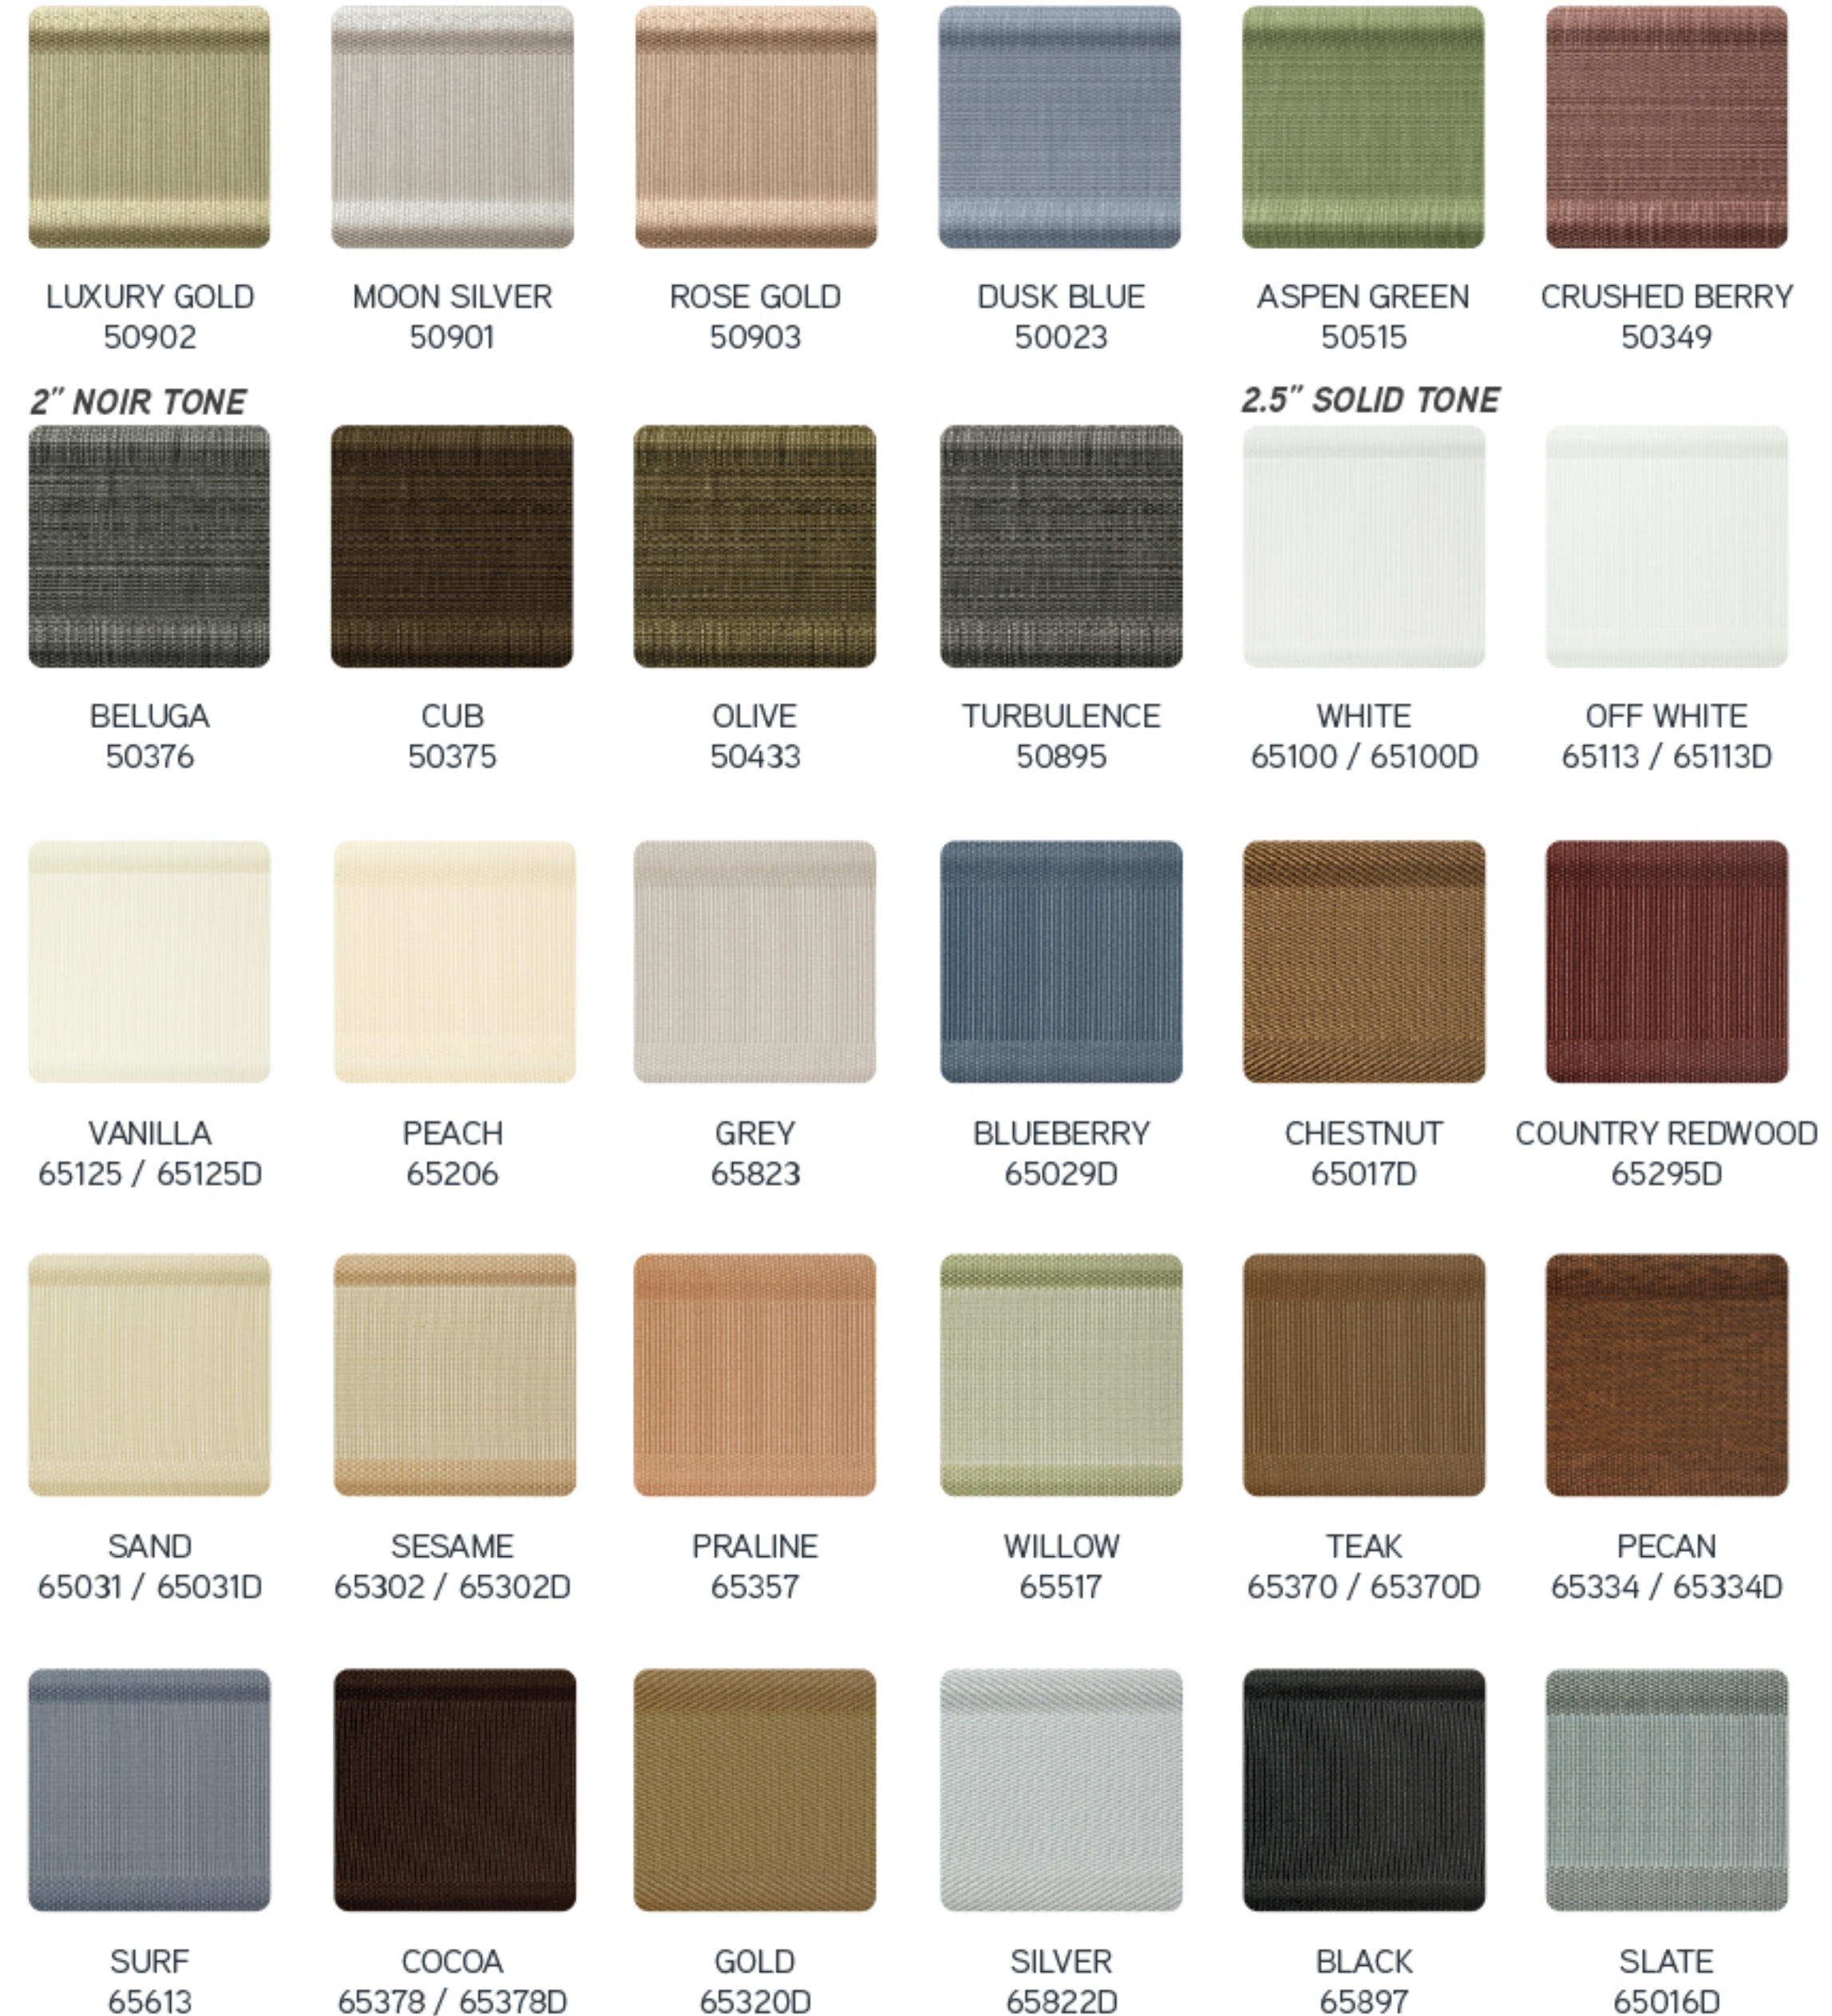

## VALANCE OPTIONS

Dover (PVC Option)

Westminster (Wood Option)

### 2" METALLIC TONE

### 2" ACID WASH TONE