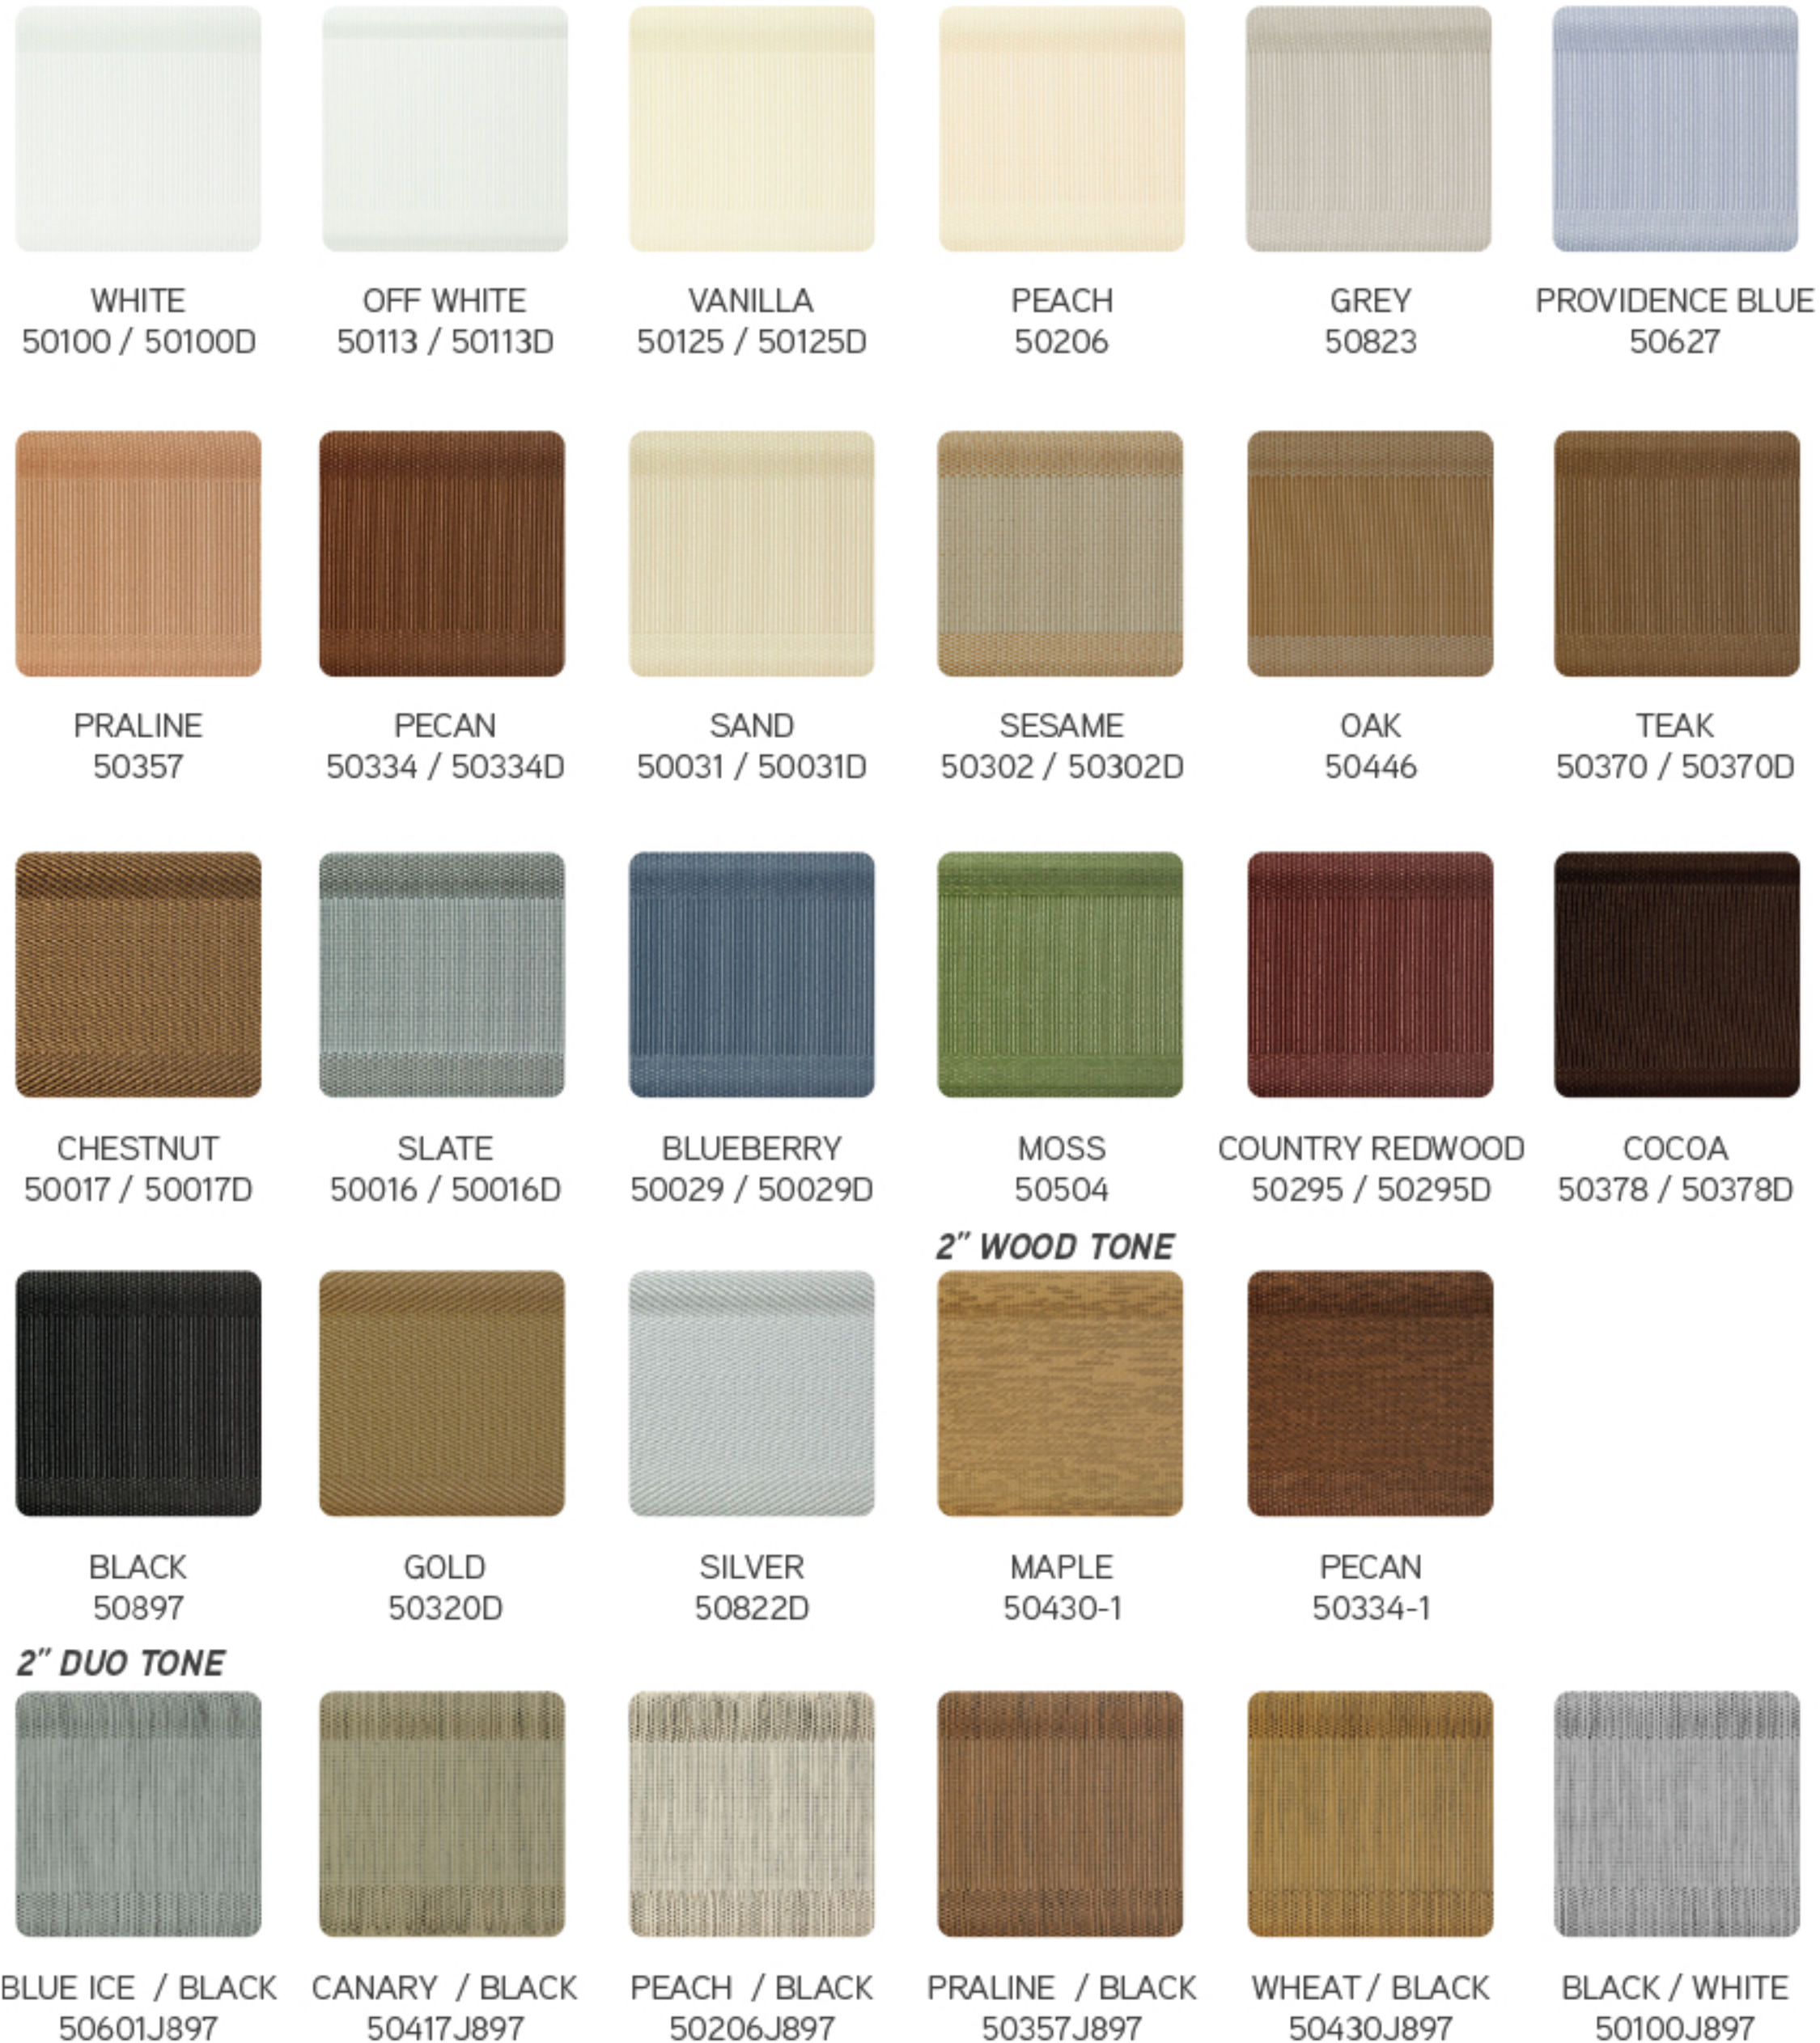

## Cloth Tape Options

Standard

Cloth Tape

### 2" SOLID TONE

### 2" METALLIC TONE

### 2" ACID WASH TONE