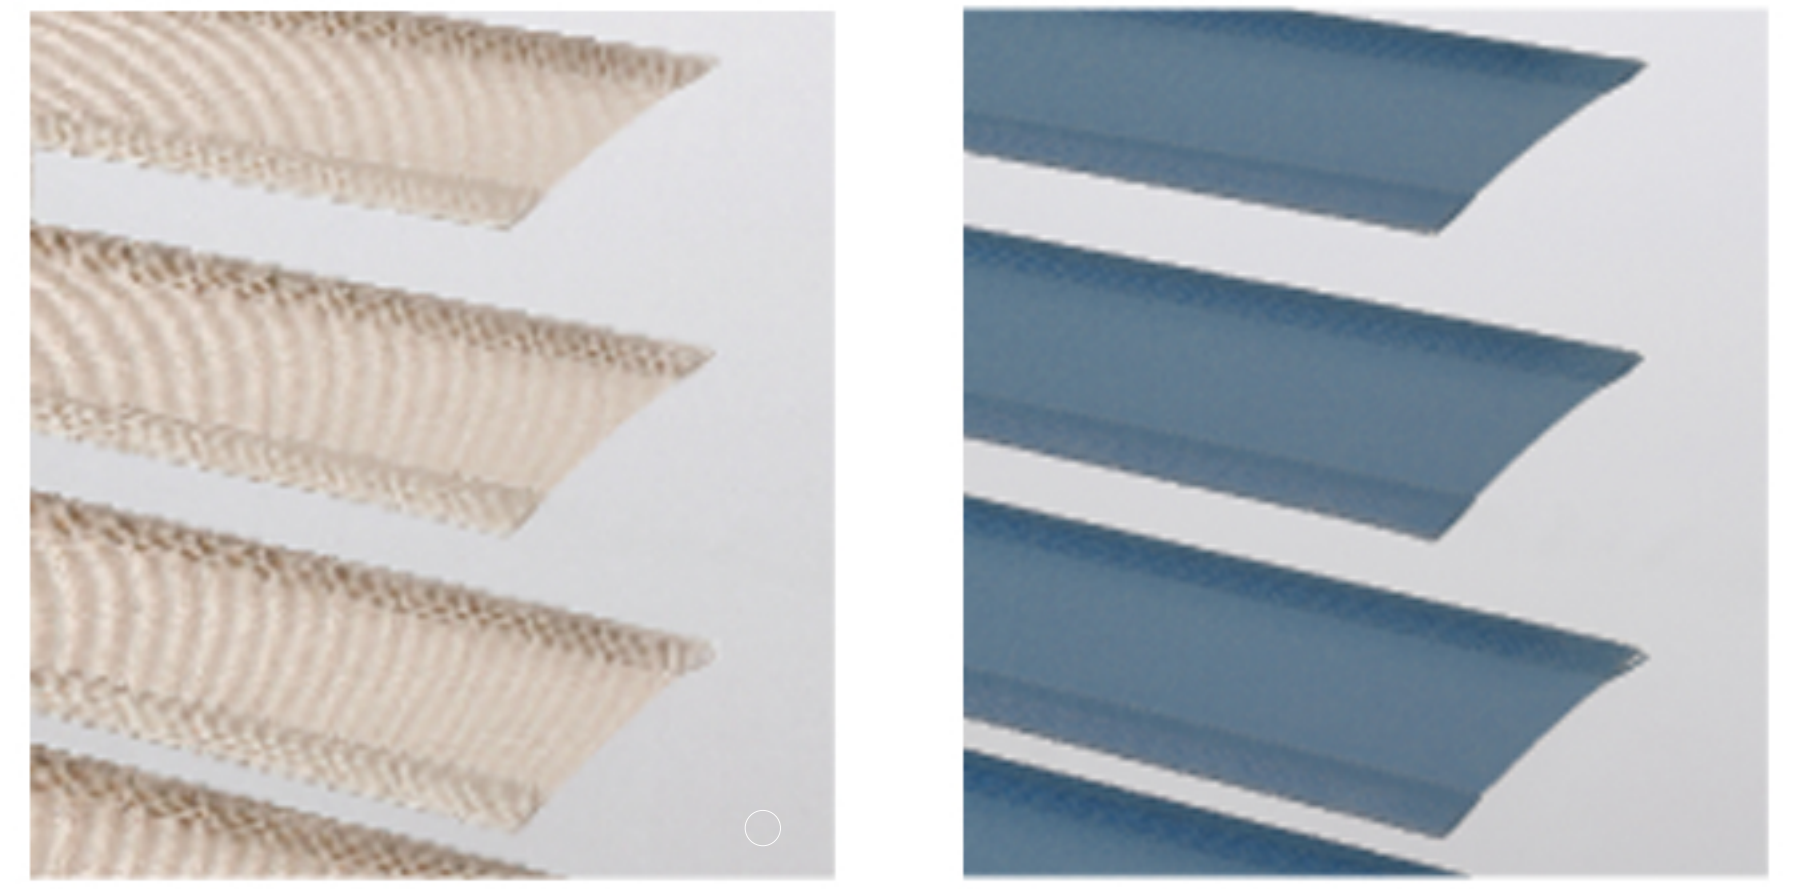

FABRIC BLINDS

Contemporary yet classic, these timeless fabric blinds add comfort and beauty to any space.

- Lightweight construction ensures an effortless lift
- Unique coating repels dust and water for ease of cleaning
- Flexible build doesn't crease or crack with handling

Cloth Tape Options

2" SOLID TONE

OPACITY

LIFT SYSTEMS

VALANCE OPTIONS

2" METALLIC TONE

2" ACID WASH TONE

2.5" SOLID TONE

2" WOOD TONE